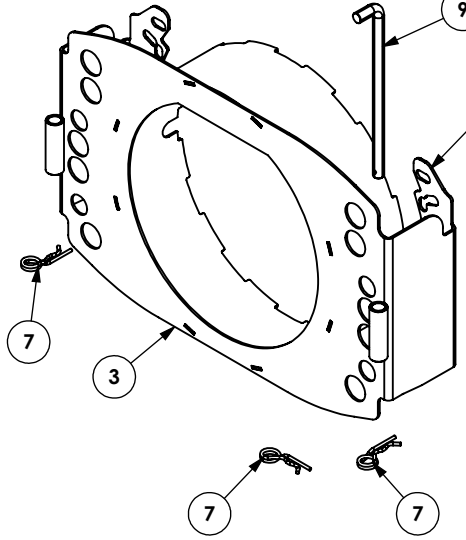

Fan Bracket

Varies for each fan type:

- 9500 Fan Kit: 7552 Bracket
- 9510 Fan Kit: 7553 Bracket
- 9520 Fan Kit: 7554 Bracket
- 9530 Fan Kit: 7555 Bracket
- 9540 Fan Kit: 7556 Bracket
- 9550 Fan Kit: 7580 Bracket
- 9560 Fan Kit: 7619 Bracket
- 9570 Fan Kit: 7639 Bracket
- 9580 Fan Kit: 7643, 7645, 7646 Bracket
- 9590 & 9595 Fan Kit: 7649 Bracket
- 9600 Fan Kit: 7659 Bracket
- 9610 Fan Kit: 9019 Bracket
- 9620 & 9625 Fan Kit: 7874 Bracket
- 9630 Fan Kit: 9026 Bracket
- 9640 Fan Kit: 7895, 7899, 7900 Brackets

12	1	7263	Fitting - Tee - 1/2" JIC Male - 1/2" JIC Male - 1/2" JIC Female Swivel
11	1	7264	Fitting - Straight - 1/2" JIC Male - 3/8" ORB Male
10	1	7267	BPS 1/2" Case Drain Hose - 54" Long
9	2	7502	Pin for BP Systems
8	3	7506	Fitting - Elbow - 3/4" JIC Male - 3/4" ORB Male
7	4	7513	3.5mm Cotter Pin
6	2	7538	Fitting - Straight - 3/4" JIC Male - 3/4" JIC Male
5	1	7539	Fitting - 90deg Elbow - 3/4" JIC Male - 3/4" JIC Female
4	1	7543	Fitting - Straight - 3/4" JIC Male - 3/4" ORB Male
3	1	7554	Mount Bracket - REM 17" Fan
2	2	9014	BPS 3/4 Hydraulic Hose - 54"
1	2	9016	BPS 3/4" Hydraulic Hose - 60"
ITEM	QTY.	PART NO.	DESCRIPTION