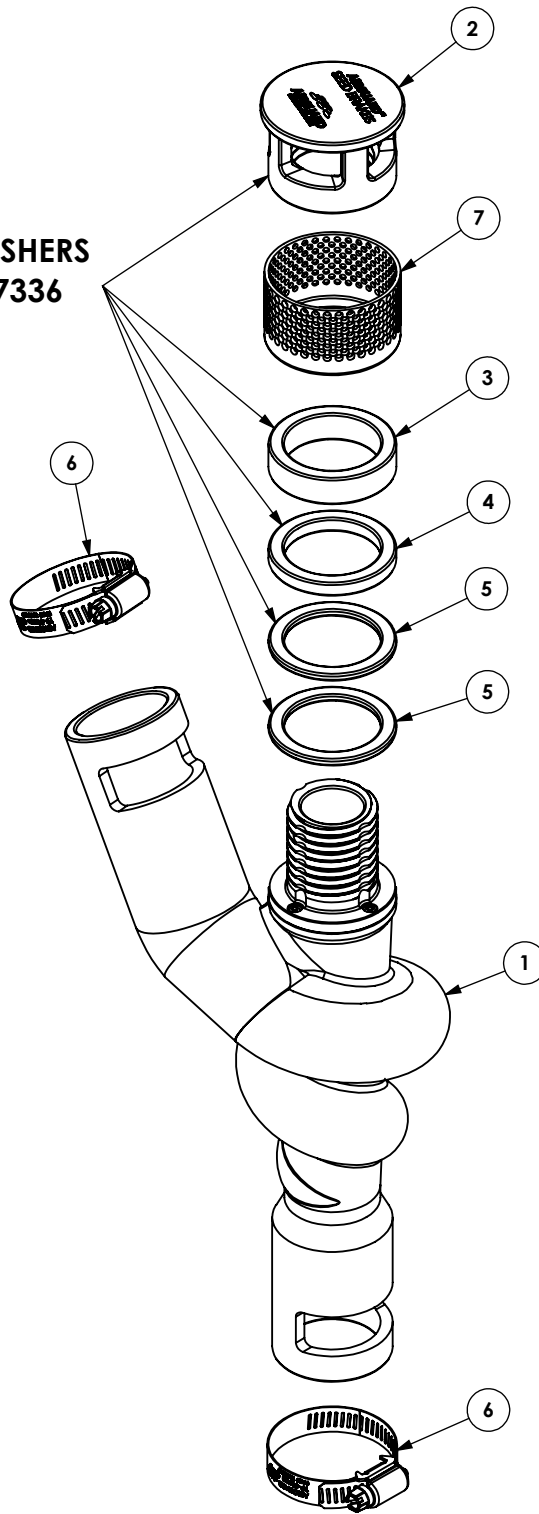

**CAP AND WASHERS  
SOLD AS KIT: 7336**

7	1	7357	Seed Brake - Mesh Screen
6	2	8010	Sabre Clamp - 19-44mm - SS
5	2	7335	Seed Brake - 1/8" Washer
4	1	7334	Seed Brake - 1/4" Washer
3	1	7333	Seed Brake - 1/2" Washer
2	1	7332	Seed Brake - Screw Top
1	1	7341	Airguard - Main Body - 38&36mm Hose
ITEM	QTY.	PART NO.	DESCRIPTION