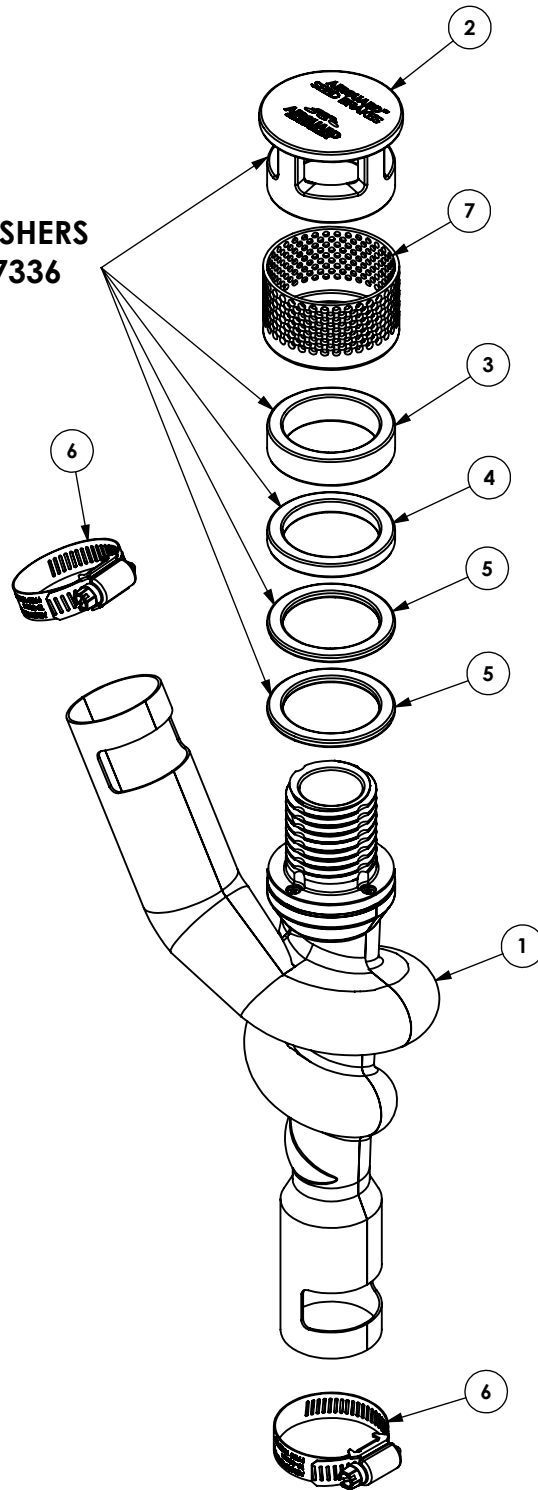

CAP AND WASHERS  
SOLD AS KIT: 7336

7	1	7357	Seed Brake - Mesh Screen
6	2	8010	Sabre Clamp - 19-44mm - SS
5	2	7335	Seed Brake - 1/8" Washer
4	1	7334	Seed Brake - 1/4" Washer
3	1	7333	Seed Brake - 1/2" Washer
2	1	7332	Seed Brake - Screw Top
1	1	7358	Main Body - 38&36mm Hose - Stainless
ITEM	QTY.	PART NO.	DESCRIPTION