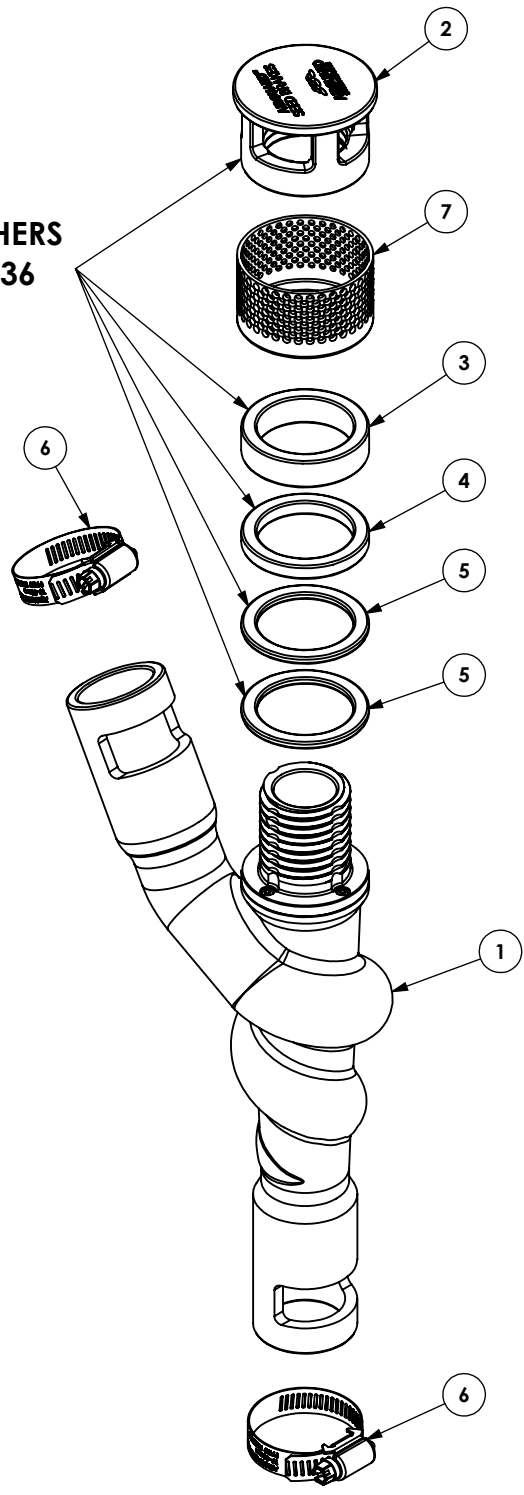

**CAP AND WASHERS  
SOLD AS KIT: 7336**

7	1	7357	Seed Brake - Mesh Screen
6	2	8010	Sabre Clamp - 19-44mm - SS
5	2	7335	Seed Brake - 1/8" Washer
4	1	7334	Seed Brake - 1/4" Washer
3	1	7333	Seed Brake - 1/2" Washer
2	1	7332	Seed Brake - Screw Top
1	1	7331	Airguard - Main Body - 1.25in Hose
ITEM	QTY.	PART NO.	DESCRIPTION

**AIRGUARD SEED BRAKE  
PARTS LIST  
7330**